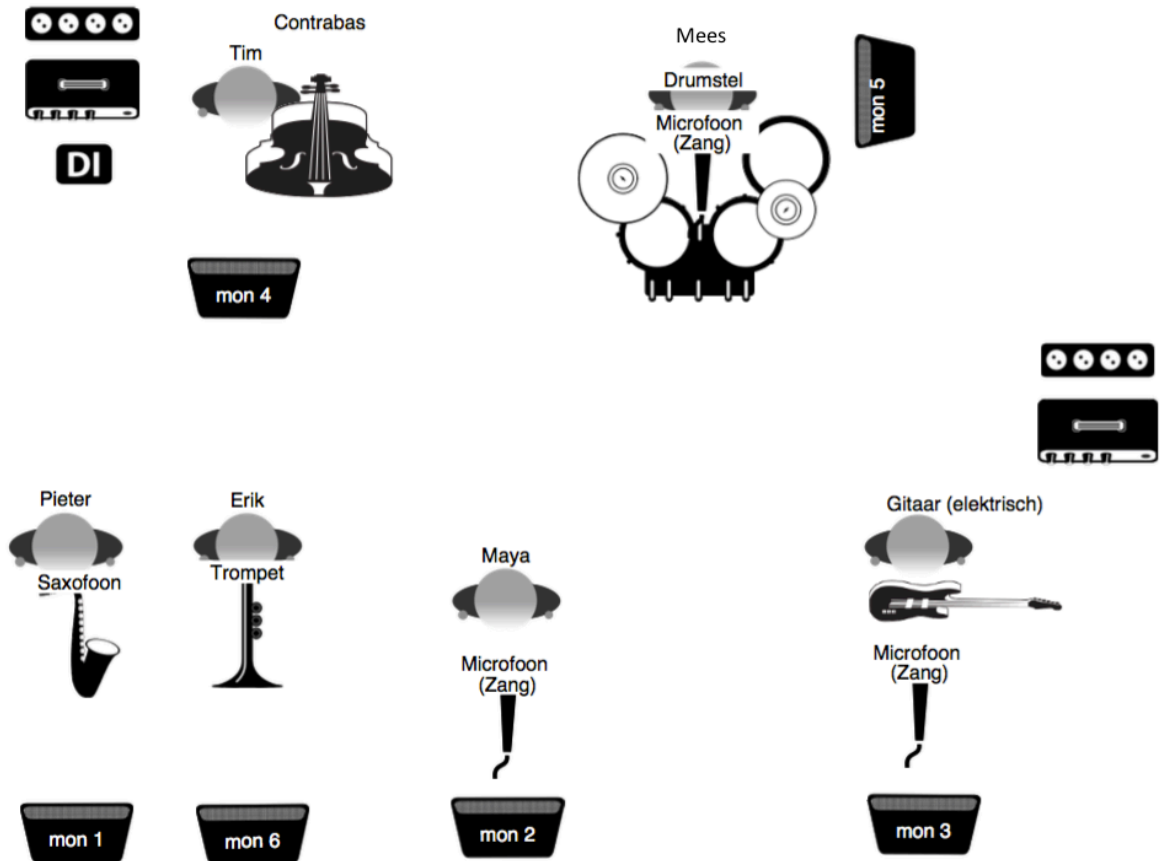

COLLECTIEF EXPLOSIEF

TECHNISCHE RIDER

BACK

FRONT

Contact: Frank Hartog – 0626785892 / Frank@collectiefexplosief.nl

Line up:

Maya Link	-	Vocals
Tim Aarnoutse	-	Upright bass
Pieter van Houte	-	Bariton, Alt & sopraan saxophone
Erik van der Heijden	-	Trumpet & Cornet
Mees Siderius	-	Drums, backing vocals
Frank Hartog	-	Electric Guitar, backing vocals